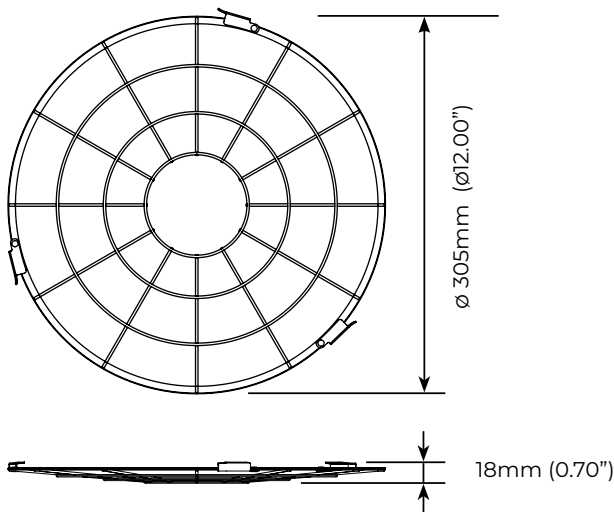

Mechanical

12" Reflector

12" Wireguard Black

Ordering Information

Description	Part Code	Part Number	Quick Ship
12" Wireguard Black	00687	ACC-012-WBK-000-FL	Yes

1. Unless otherwise specified, all values are typical at 25°C, 240VAC
2. [See limited warranty for details](#)
3. Specifications subject to change without notice

4. Not intended for use in environments containing airborne corrosive agents such as chemicals, solvents, or cutting fluids